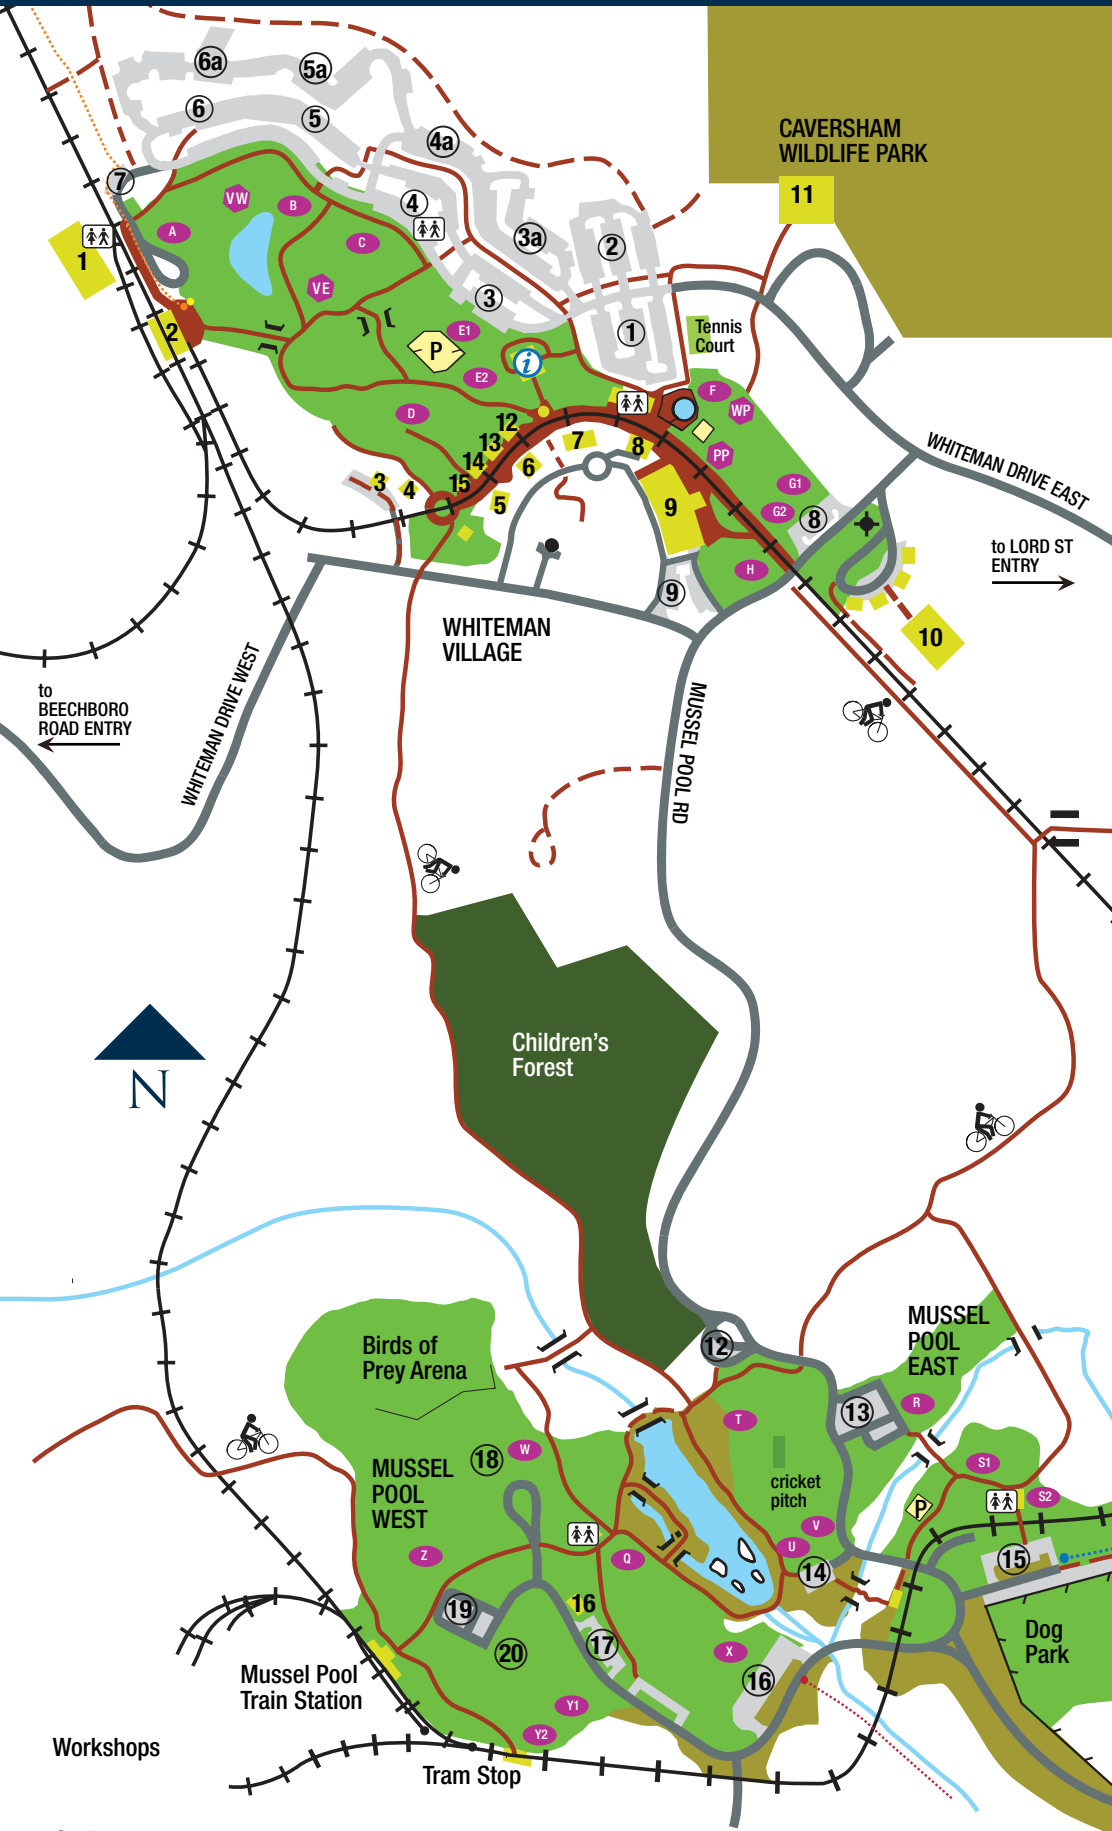

WHITEMAN PARK
RECREATION & CONSERVATION RESERVE

WHITEMAN PARK RECREATION AREAS

KEY TO MAPS

- Bike/Walk Path
- Bushwalk Trails
- Car Parks
- Picnic Shelters (A-Z)
- Playground
- Railway
- Shade Shelters
- Toilets
- Tramline

KEY TO BUILDINGS

- Visitor Information Centre
- 1 Revolutions
- 2 Village Junction Train Station
- 3 Volunteer House
- 4 Old School House
- 5 Handcraft/Pottery
- 6 Print Shop
- 7 -
- 8 Cafe
- 9 Motor Museum
- 10 Tractor Museum
- 11 Caversham Wildlife Park
- 12 Pavilion
- 13 Children's Amusements
- 14 Mal's Art Studio
- 15 Lolly Stop
- 16 Mussel Pool Kiosk